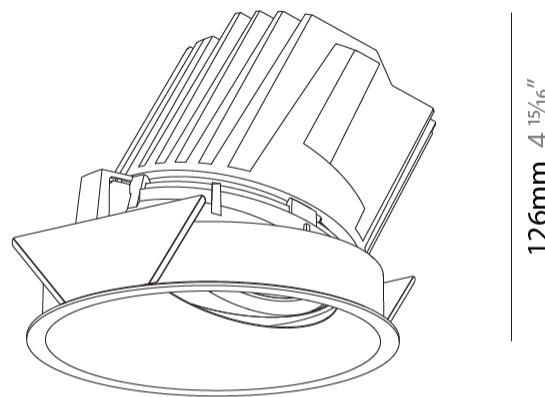

PHYSICAL

Shape: Round
Diameter (mm): 139
Diameter (in): 5 1/2
Height (mm): 126
Height (in): 4 15/16
Ceiling Thickness (mm): 10 / 12.5 / 15
Ceiling Thickness (in): 3/8 or 1/2 or 9/16
Min. Recessing Depth (mm): 140
Min. Recessing Depth (in): 5 1/2
Light Distribution: Adjustable / Asymmetric
Weight (kg): 0.811
Weight (lbs): 1.79
Fixture Finish: SSR / BKV / CWI / CRY / HAB / UFT / ITA / RUA / FTG / MYG / LOD / PUS / FRO / FUP / KIA / POP / BLS / SPG / MEY / GOH / GUM / CHC / COM / ABZ / JAG / OBR / MOS / ROR
Fixture Material: Aluminum Die Cast
Cut-out Measurements: 130mm / 5 1/8"

ELECTRICAL

Lamp Type: LED (Zhaga Standard)
Input Wattage (W): 13.2 / 16.5
Total Output Wattage (W): 12 / 14
Dimming: Tri-Mode (Non-Dimming and Phase Dimming (120Vac only) and 0-10V Dimming)
Driver Included: No
Driver Location: Recessed Housing
Driver Type: Constant Current - Universal
Driver Class: Class 2
Housing: See components
Input Voltage (V): 120 - 277
Constant Current (MA): 350

LED

Number of LEDs: 1
Color Temperature (°K): 2700 / 3000 / 3500 / 4000
Max. Delivered Lumen (lm): 690 / 760 / 823 / 840
Nominal Lumen (lm): 960 / 1070 / 1156 / 1180
CRI: >90 CRI
Lamp Life (hrs): 50000

OPTICAL

Reflector°: 10
Adjustability: Fixed

RATINGS AND CERTIFICATIONS

Certified By: Certified for North American Standards
IP rating: IP20

126mm 4 15/16"

Ø 125mm 4 15/16"

Ø 139mm 5 1/2"